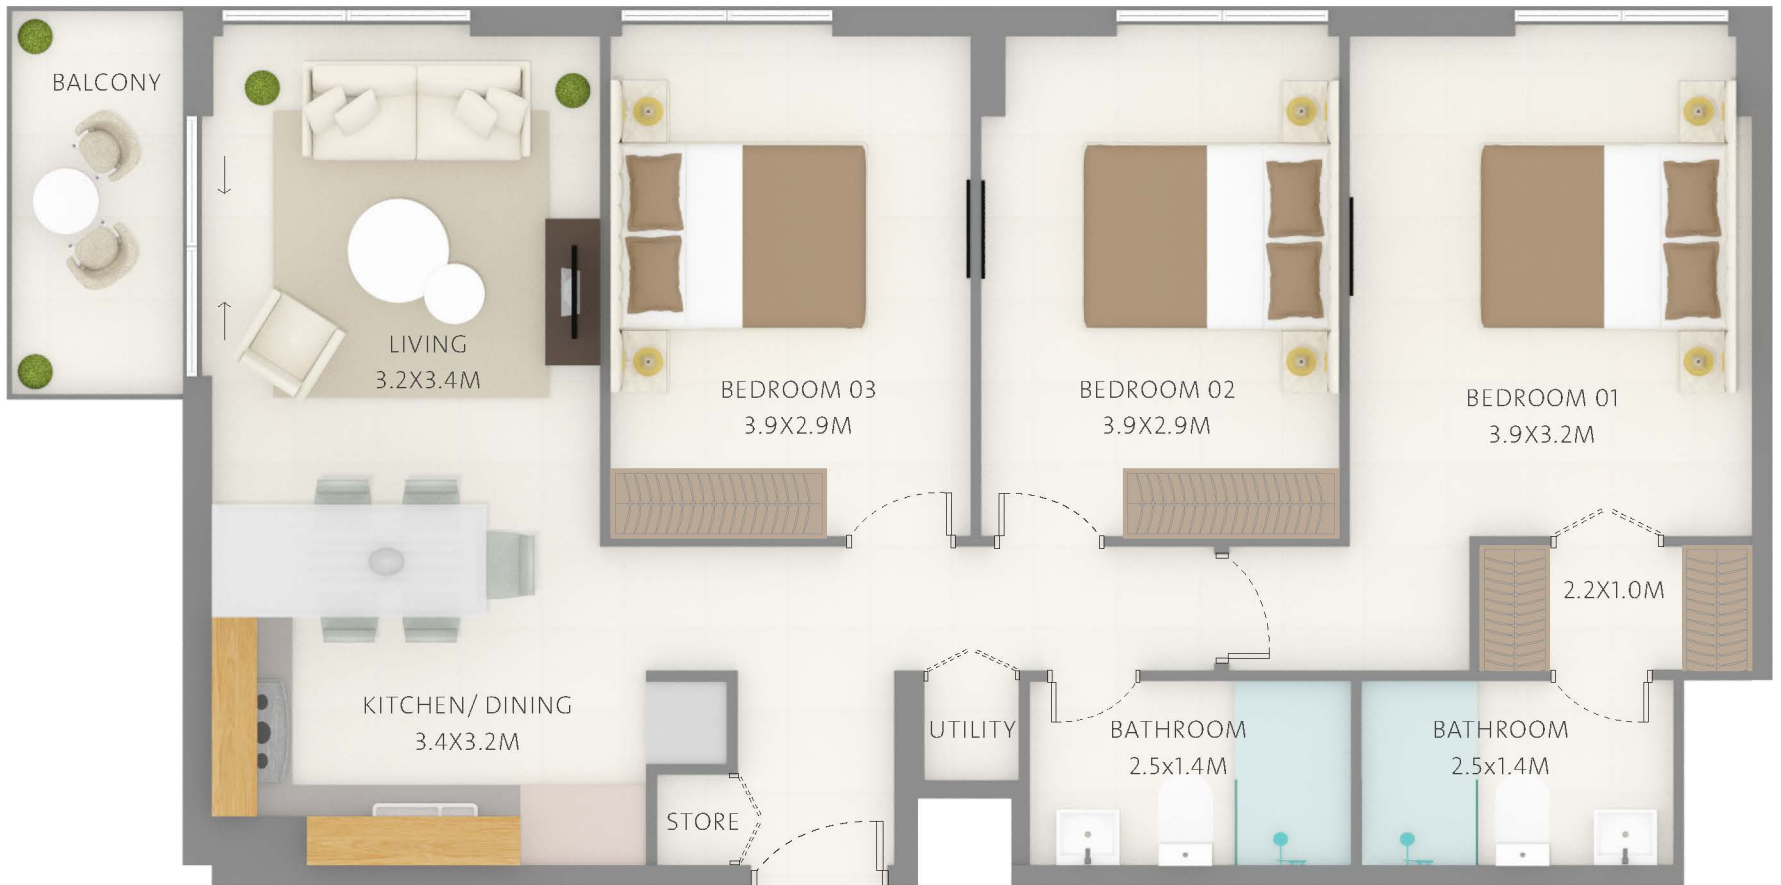

The Nook 2

3BR / TYPE A1

SUITE	935.5 SQ.FT.	86.9 SQ.M.
TERRACE	50.5 SQ.FT.	4.7 SQ.M.
TOTAL	986.0 SQ.FT.	91.6 SQ.M.